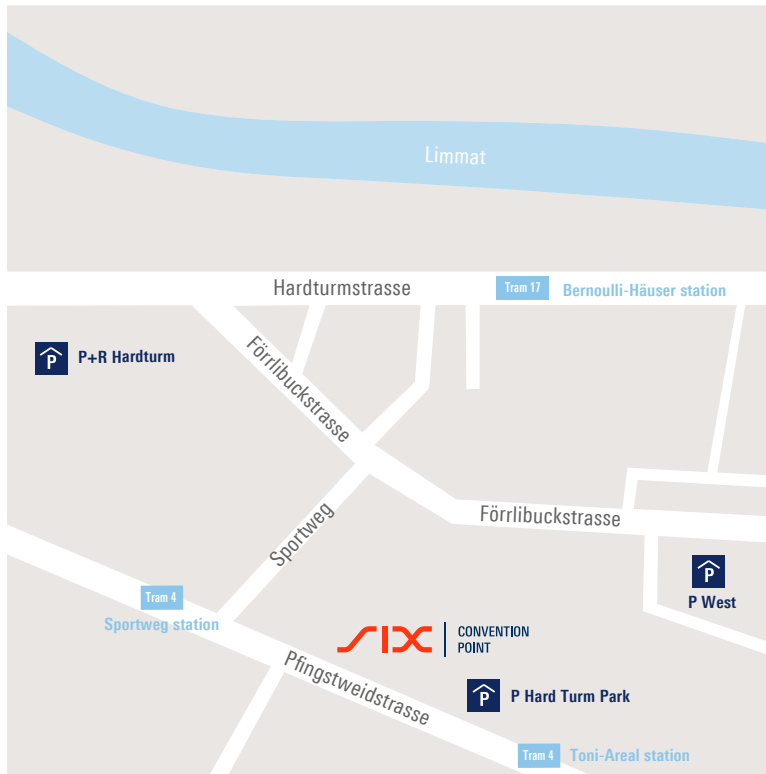

Directions: Hard Turm Park

SIX ConventionPoint
Pfungstweidstrasse 110
8005 Zurich
Switzerland
T +41 58 399 2310

From Zurich Airport

InterCity, InterRegio or S-Bahn S2/S16 to Zurich Main Station.

From Zurich Main Station

Tram 4 to Sportweg.

From Zurich Altstetten station

Tram 4 to Sportweg station.

From Zurich Hardbrücke station

On foot or bus 33/72 to Schiffbau station. Change to Tram 4 and continue to Sportweg station.

Car parks nearby

P Hard Turm Park (Pfungstweidstrasse 104),
Driveway Hotel Sheraton
P West (Förrlibuckstrasse 151),
P+R Hardturm (Bernerstrasse Süd 1).